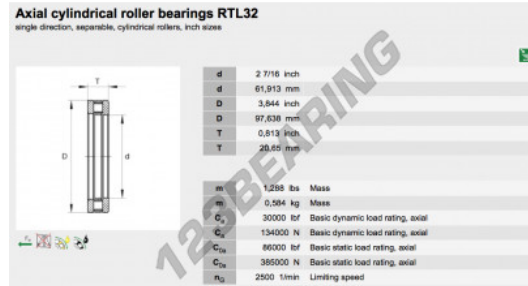

Thrust roller bearing RTL32-INA - RTL32-INA

<https://www.123bearing.com/bearing-housing/roller-bearing/thrust/rtl32-ina>

PRODUCT FEATURES

Brand	INA
N° Ean13	3663952342979
Inside diameter	61.913 mm
Outside diameter	97.638 mm
Thickness	20.65 mm
Packaging	1