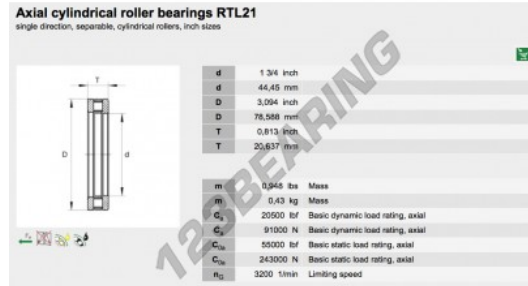

## Thrust roller bearing RTL21-INA - RTL21-INA

<https://www.123bearing.com/bearing-housing/roller-bearing/thrust/rtl21-ina>

### PRODUCT FEATURES

Brand	INA
N° Ean13	3663952342887
Inside diameter	44.45 mm
Outside diameter	78.588 mm
Thickness	20.637 mm
Packaging	1

[contact@123bearing.com](mailto:contact@123bearing.com)

(646) 712 9672