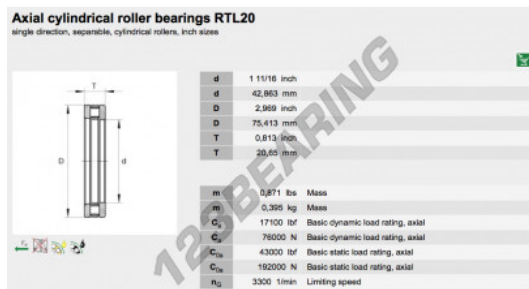

## Thrust roller bearing RTL20-INA - RTL20-INA

<https://www.123bearing.com/bearing-housing/roller-bearing/thrust/rtl20-ina>

### PRODUCT FEATURES

Brand	INA
N° Ean13	3663952342870
Inside diameter	42.863 mm
Outside diameter	75.413 mm
Thickness	20.65 mm
Packaging	1

[contact@123bearing.com](mailto:contact@123bearing.com)

(646) 712 9672