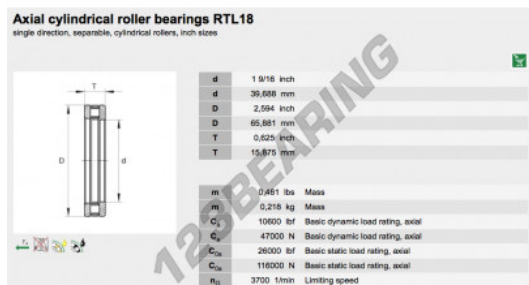

Thrust roller bearing RTL18-INA - RTL18-INA

<https://www.123bearing.com/bearing-housing/roller-bearing/thrust/rtl18-ina>

PRODUCT FEATURES

Brand	INA
N° Ean13	3663952342856
Inside diameter	39.688 mm
Inside diameter	1 9/16" inch
Outside diameter	65.881 mm
Outside diameter	2 19/32" inch
Thickness	15.875 mm
Thickness	5/8" inch
Packaging	1