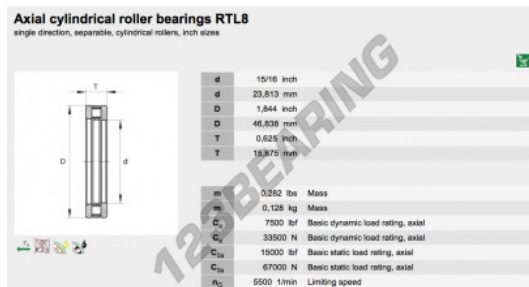

## Thrust roller bearing RTL8-INA - RTL8-INA

<https://www.123bearing.com/bearing-housing/roller-bearing/thrust/rtl8-ina>

### PRODUCT FEATURES

Brand	INA
N° Ean13	3663952342757
Inside diameter	23.813 mm
Outside diameter	46.838 mm
Thickness	15.875 mm
Packaging	1

[contact@123bearing.com](mailto:contact@123bearing.com)

(646) 712 9672