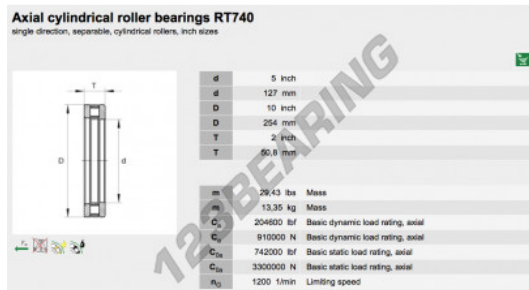

Thrust roller bearing RT740-INA - RT740-INA

<https://www.123bearing.com/bearing-housing/roller-bearing/thrust/rt740-ina>

PRODUCT FEATURES

Brand	INA
N° Ean13	3663952342726
Inside diameter	127 mm
Inside diameter	5" inch
Outside diameter	254 mm
Outside diameter	10" inch
Thickness	50.8 mm
Thickness	2" inch
Packaging	1