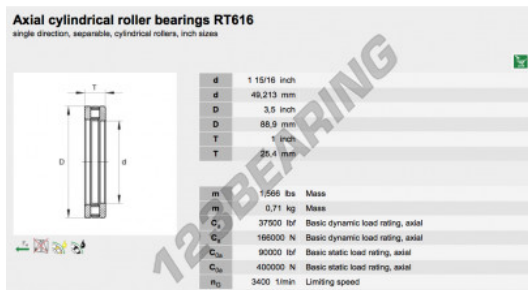

Thrust roller bearing RT616-INA - RT616-INA

<https://www.123bearing.com/bearing-housing/roller-bearing/thrust/rt616-ina>

PRODUCT FEATURES

Brand	INA
N° Ean13	3663952342535
Inside diameter	49.213 mm
Outside diameter	88.9 mm
Thickness	25.4 mm
Packaging	1