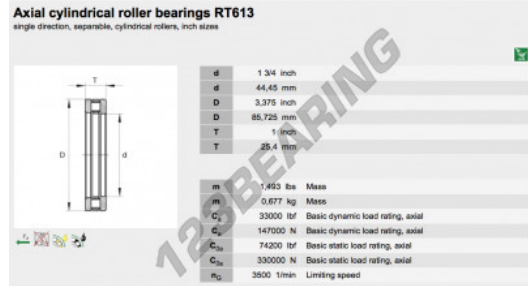

## Thrust roller bearing RT613-INA - RT613-INA

<https://www.123bearing.com/bearing-housing/roller-bearing/thrust/rt613-ina>

### PRODUCT FEATURES

Brand	INA
N° Ean13	3663952342528
Inside diameter	44.45 mm
Outside diameter	85.725 mm
Thickness	25.4 mm
Packaging	1

[contact@123bearing.com](mailto:contact@123bearing.com)

(646) 712 9672