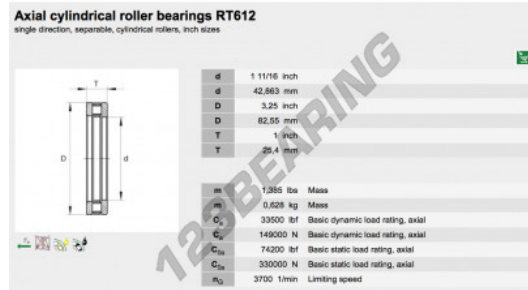

Thrust roller bearing RT612-INA - RT612-INA

<https://www.123bearing.com/bearing-housing/roller-bearing/thrust/rt612-ina>

PRODUCT FEATURES

Brand	INA
N° Ean13	3663952342511
Inside diameter	42.863 mm
Outside diameter	82.55 mm
Thickness	25.4 mm
Packaging	1