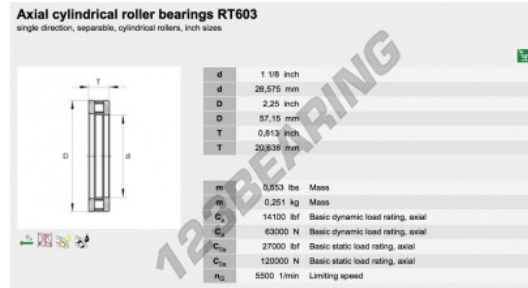

Thrust roller bearing RT603-INA - RT603-INA

<https://www.123bearing.com/bearing-housing/roller-bearing/thrust/rt603-ina>

PRODUCT FEATURES

Brand	INA
N° Ean13	3663952342429
Inside diameter	28.575 mm
Outside diameter	57.15 mm
Thickness	20.638 mm
Packaging	1