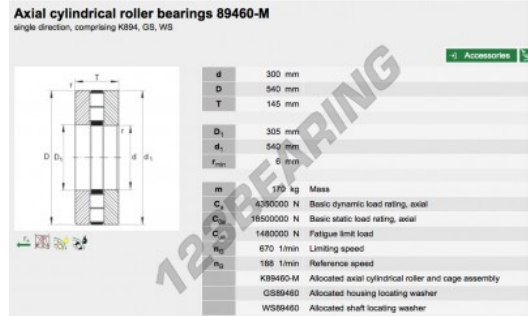

Thrust roller bearing 89460-M-INA - 89460-M-INA

<https://www.123bearing.com/bearing-housing/roller-bearing/thrust/89460-m-ina>

PRODUCT FEATURES

| | |
|------------------|---------------|
| Brand | INA |
| N° Ean13 | 3663952342221 |
| Inside diameter | 300 mm |
| Inside diameter | 11.811" inch |
| Outside diameter | 540 mm |
| Outside diameter | 21.26" inch |
| Thickness | 145 mm |
| Thickness | 5.709" inch |
| Packaging | 1 |