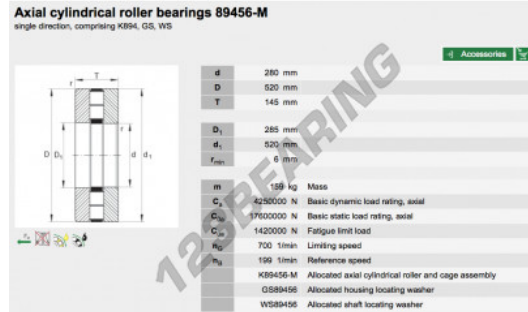

Thrust roller bearing 89456-M-INA - 89456-M-INA

<https://www.123bearing.com/bearing-housing/roller-bearing/thrust/89456-m-ina>

PRODUCT FEATURES

Brand	INA
N° Ean13	3663952342214
Inside diameter	280 mm
Inside diameter	11.024" inch
Outside diameter	520 mm
Outside diameter	20.472" inch
Thickness	145 mm
Thickness	5.709" inch
Weight	159000 g
Packaging	1