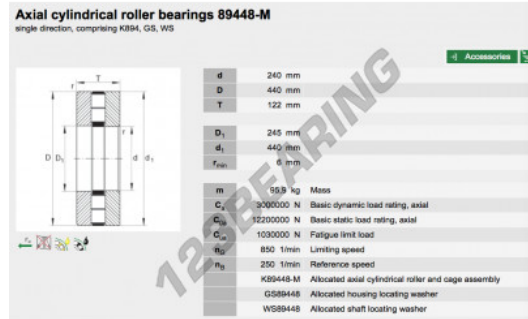

Thrust roller bearing 89448-M-INA - 89448-M-INA

<https://www.123bearing.com/bearing-housing/roller-bearing/thrust/89448-m-ina>

PRODUCT FEATURES

Brand	INA
N° Ean13	3663952342191
Inside diameter	240 mm
Outside diameter	440 mm
Thickness	122 mm
Packaging	1