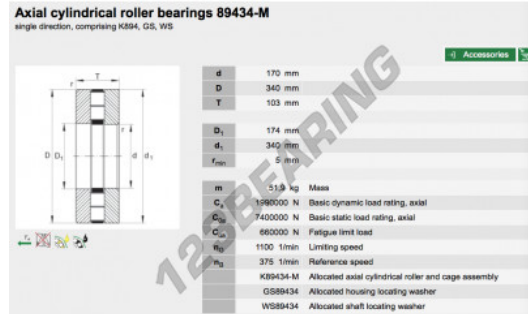

Thrust roller bearing 89434-M-INA - 89434-M-INA

<https://www.123bearing.com/bearing-housing/roller-bearing/thrust/89434-m-ina>

PRODUCT FEATURES

Brand	INA
N° Ean13	3663952342139
Inside diameter	170 mm
Outside diameter	340 mm
Thickness	103 mm
Packaging	1