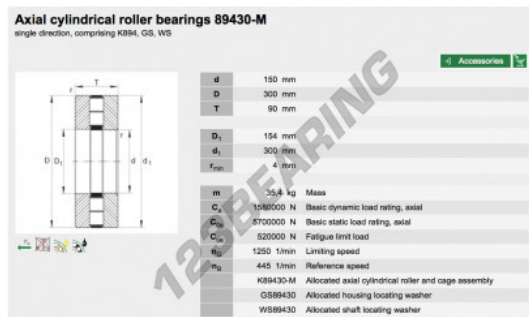

Thrust roller bearing 89430-M-INA - 89430-M-INA

<https://www.123bearing.com/bearing-housing/roller-bearing/thrust/89430-m-ina>

PRODUCT FEATURES

Brand	INA
N° Ean13	3663952342115
Inside diameter	150 mm
Outside diameter	300 mm
Thickness	90 mm
Packaging	1