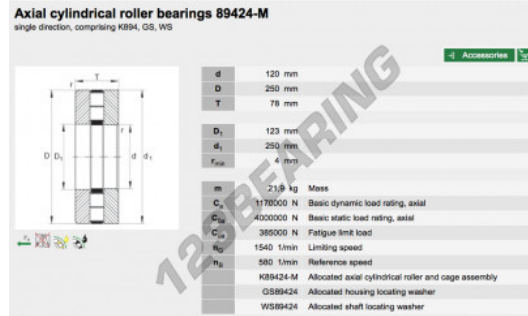

Thrust roller bearing 89424-M-INA - 89424-M-INA

<https://www.123bearing.com/bearing-housing/roller-bearing/thrust/89424-m-ina>

PRODUCT FEATURES

Brand	INA
N° Ean13	3663952342085
Inside diameter	120 mm
Outside diameter	250 mm
Thickness	78 mm
Packaging	1