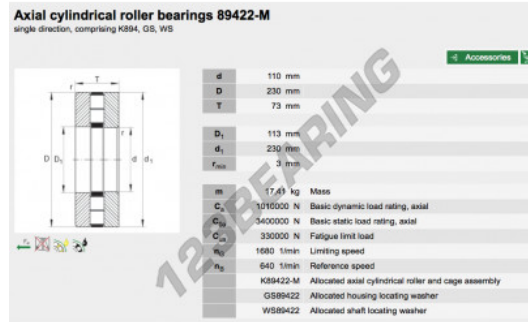

Thrust roller bearing 89422-M-INA - 89422-M-INA

<https://www.123bearing.com/bearing-housing/roller-bearing/thrust/89422-m-ina>

PRODUCT FEATURES

Brand	INA
N° Ean13	3663952342078
Inside diameter	110 mm
Outside diameter	230 mm
Thickness	73 mm
Packaging	1