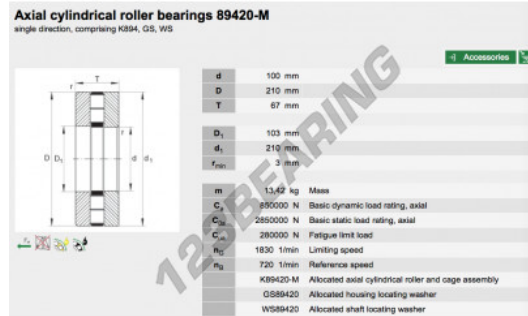

Thrust roller bearing 89420-M-INA - 89420-M-INA

<https://www.123bearing.com/bearing-housing/roller-bearing/thrust/89420-m-ina>

PRODUCT FEATURES

Brand	INA
N° Ean13	3663952342061
Inside diameter	100 mm
Outside diameter	210 mm
Thickness	67 mm
Packaging	1