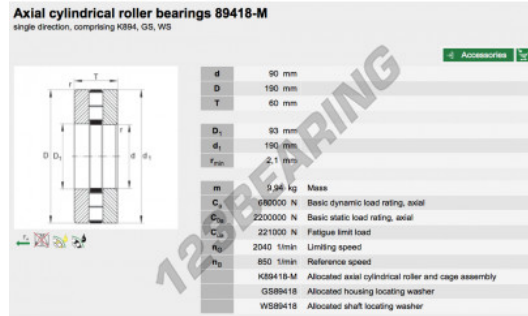

Thrust roller bearing 89418-M-INA - 89418-M-INA

<https://www.123bearing.com/bearing-housing/roller-bearing/thrust/89418-m-ina>

PRODUCT FEATURES

Brand	INA
N° Ean13	3663952342054
Inside diameter	90 mm
Inside diameter	3.543" inch
Outside diameter	190 mm
Outside diameter	7.48" inch
Thickness	60 mm
Thickness	2.362" inch
Weight	9094 g
Packaging	1
Standard	No standard