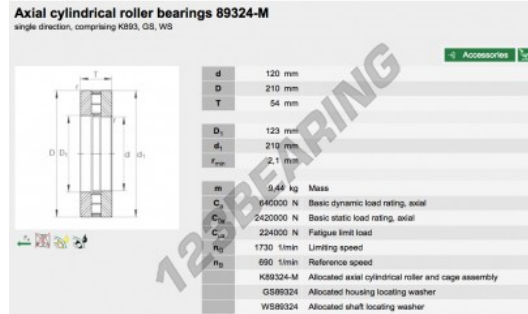

## Thrust roller bearing 89324-M-INA - 89324-M-INA

<https://www.123bearing.com/bearing-housing/roller-bearing/thrust/89324-m-ina>

### PRODUCT FEATURES

Brand	INA
N° Ean13	3663952341965
Inside diameter	120 mm
Inside diameter	4.724" inch
Outside diameter	210 mm
Outside diameter	8.268" inch
Thickness	54 mm
Thickness	2.126" inch
Packaging	1