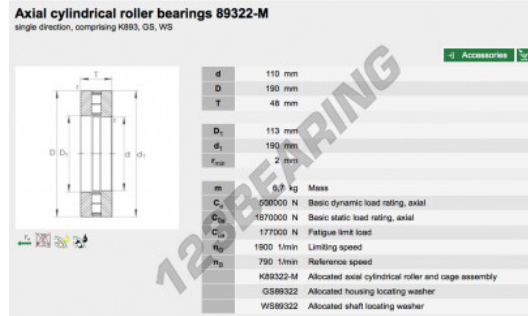

## Thrust roller bearing 89322-M-INA - 89322-M-INA

<https://www.123bearing.com/bearing-housing/roller-bearing/thrust/89322-m-ina>

### PRODUCT FEATURES

Brand	INA
N° Ean13	3663952341958
Inside diameter	110 mm
Outside diameter	190 mm
Thickness	48 mm
Weight	6700 g
Packaging	1
Standard	No standard

[contact@123bearing.com](mailto:contact@123bearing.com)