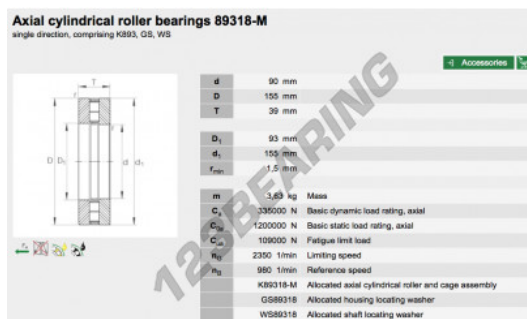

Thrust roller bearing 89318-M-INA - 89318-M-INA

<https://www.123bearing.com/bearing-housing/roller-bearing/thrust/89318-m-ina>

PRODUCT FEATURES

Brand	INA
N° Ean13	3663952341934
Inside diameter	90 mm
Outside diameter	155 mm
Thickness	39 mm
Packaging	1