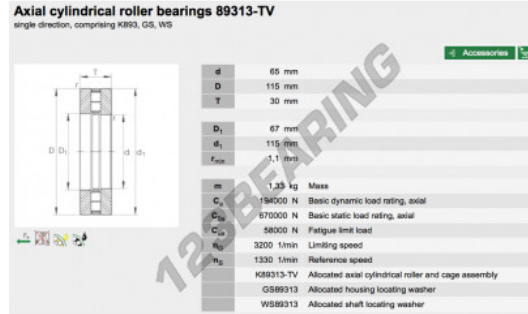

Thrust roller bearing 89313-TV-INA - 89313-TV-INA

<https://www.123bearing.com/bearing-housing/roller-bearing/thrust/89313-tv-ina>

PRODUCT FEATURES

Brand	INA
N° Ean13	3663952341880
Inside diameter	65 mm
Outside diameter	115 mm
Thickness	30 mm
Weight	1330 g
Packaging	1