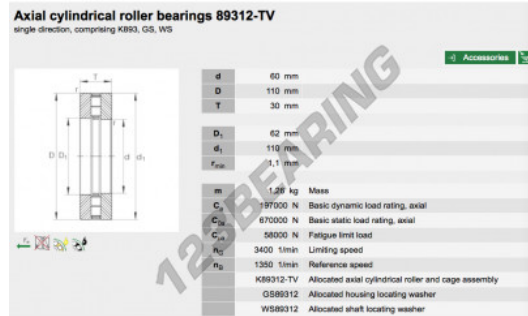

Thrust roller bearing 89312-TV-INA - 89312-TV-INA

<https://www.123bearing.com/bearing-housing/roller-bearing/thrust/89312-tv-ina>

PRODUCT FEATURES

Brand	INA
N° Ean13	3616060457189
Inside diameter	60 mm
Outside diameter	110 mm
Thickness	30 mm
Weight	1290 g
Packaging	-