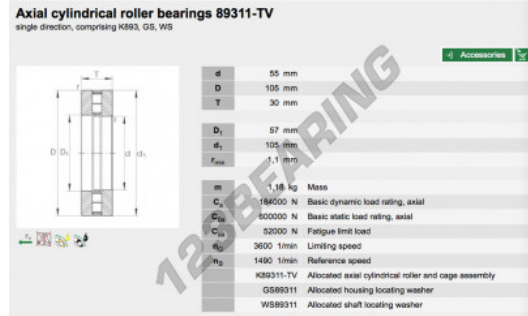

## Thrust roller bearing 89311-TV-INA - 89311-TV-INA

<https://www.123bearing.com/bearing-housing/roller-bearing/thrust/89311-tv-ina>

### PRODUCT FEATURES

Brand	INA
N° Ean13	3663952341866
Inside diameter	55 mm
Outside diameter	105 mm
Thickness	30 mm
Weight	1107 g
Packaging	-
Standard	No standard

[contact@123bearing.com](mailto:contact@123bearing.com)