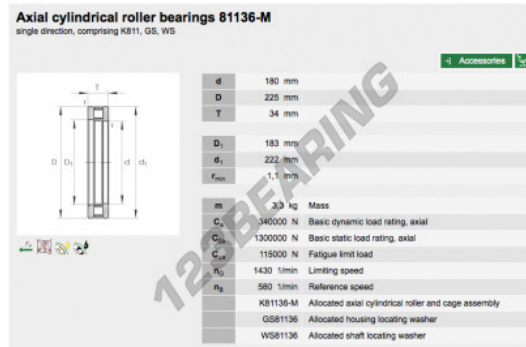

Thrust roller bearing 81136-M-INA - 81136-M-INA

<https://www.123bearing.com/bearing-housing/roller-bearing/thrust/81136-m-ina>

PRODUCT FEATURES

Brand	INA
N° Ean13	3663952341309
Inside diameter	180 mm
Outside diameter	225 mm
Thickness	34 mm
Limiting speed	1420 rpm
Weight	3300 g
Dynamic load	340 kN
Static load	1300 kN
Packaging	1
Standard	No standard