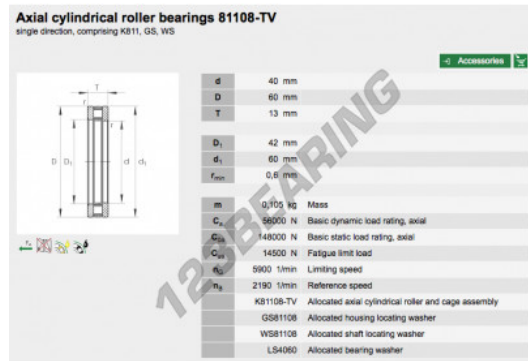

Thrust roller bearing 81108-TV-INA - 81108-TV-INA

<https://www.123bearing.com/bearing-housing/roller-bearing/thrust/81108-tv-ina>

PRODUCT FEATURES

Brand	INA
N° Ean13	4012802030778
Inside diameter	40 mm
Outside diameter	60 mm
Thickness	13 mm
Weight	108 g
Packaging	1
Standard	No standard