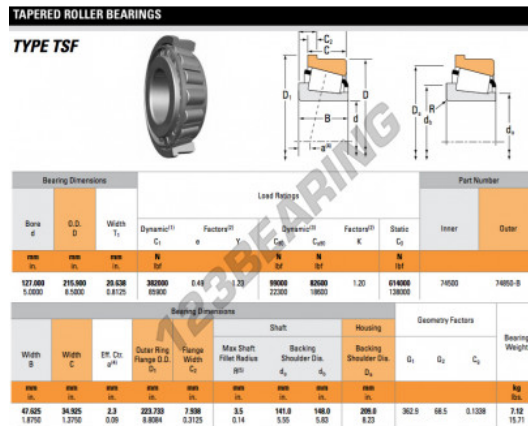

Tapered roller bearing 74500-74850-B-TIMKEN - 74500-74850-B-TIMKEN

https://www.123bearing.com/bearing-housing/roller-bearing/tapered/74500-74850-b-timken

PRODUCT FEATURES

Brand	TIMKEN
N° Ean13	3663952339948
Inside diameter	127 mm
Outside diameter	215.9 mm
Thickness	47.625 mm
Weight	710 g
Packaging	1
Standard	No standard