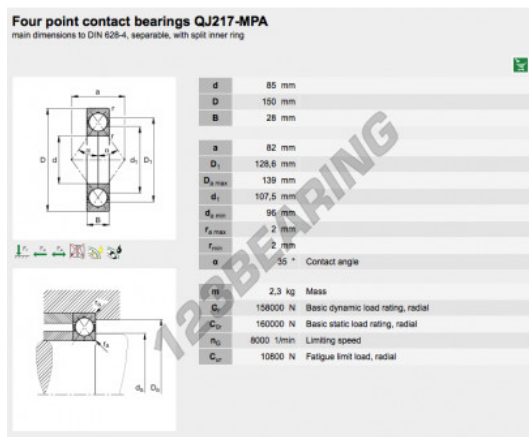

Deep groove ball bearing single row QJ217-MPA-FAG - QJ217-MPA-FAG

<https://www.123bearing.com/bearing-housing/deep-groove-bearing/single-row/qj217-mpa-fag>

PRODUCT FEATURES

Brand	FAG
N° Ean13	3663952334691
Inside diameter	85 mm
Outside diameter	150 mm
Thickness	28 mm
Packaging	1