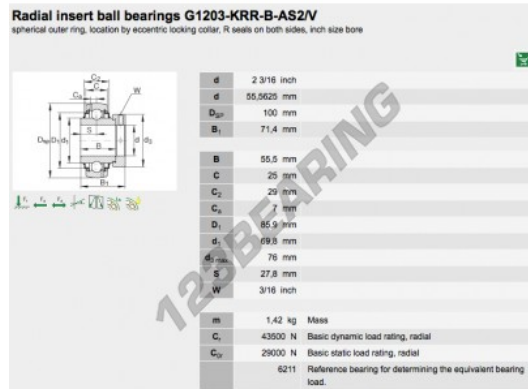

Housed bearing accessorie G1203-KRR-B-AS2-V-INA - G1203-KRR-B-AS2-V-INA

<https://www.123bearing.com/bearing-housing/housed-bearing/accessories/g1203-krr-b-as2-v-ina>

PRODUCT FEATURES

Brand	INA
N° Ean13	3663952334547
Inside diameter	55.5625 mm
Outside diameter	100 mm
Thickness	71.4 mm
Weight	1420 g
Packaging	1