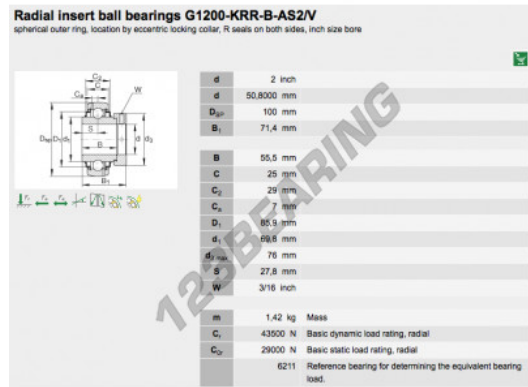

## Housed bearing accessorie G1200-KRR-B-AS2-V-INA - G1200-KRR-B-AS2-V-INA

<https://www.123bearing.com/bearing-housing/housed-bearing/accessories/g1200-krr-b-as2-v-ina>

### PRODUCT FEATURES

Brand	INA
N° Ean13	3663952334530
Inside diameter	50.8 mm
Outside diameter	100 mm
Thickness	71.4 mm
Weight	1420 g
Packaging	-

[contact@123bearing.com](mailto:contact@123bearing.com)

(646) 712 9672