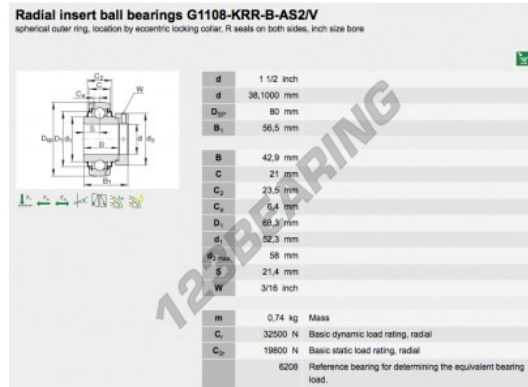

Housed bearing accessories G1108-KRR-B-AS2-V-INA - G1108-KRR-B-AS2-V-INA

<https://www.123bearing.com/bearing-housing/housed-bearing/accessories/g1108-krr-b-as2-v-ina>

PRODUCT FEATURES

Brand	INA
N° Ean13	3663952334486
Inside diameter	38.1 mm
Inside diameter	1 1/2" inch
Outside diameter	80 mm
Outside diameter	3.15" inch
Thickness	56.5 mm
Thickness	2.224" inch
Packaging	1
Standard	No standard