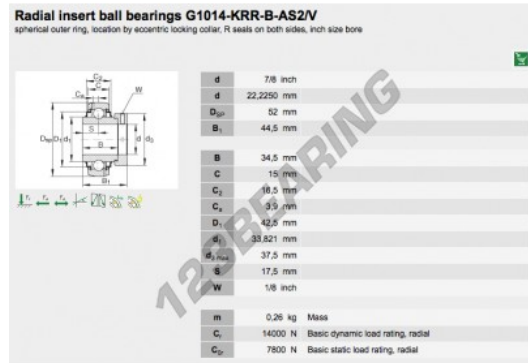

Housed bearing accessorie G1014-KRR-B-AS2-V-INA - G1014-KRR-B-AS2-V-INA

<https://www.123bearing.com/bearing-housing/housed-bearing/accessories/g1014-krr-b-as2-v-ina>

PRODUCT FEATURES

Brand	INA
N° Ean13	3663952334394
Inside diameter	22.225 mm
Outside diameter	52 mm
Thickness	44.5 mm
Weight	301 g
Packaging	1