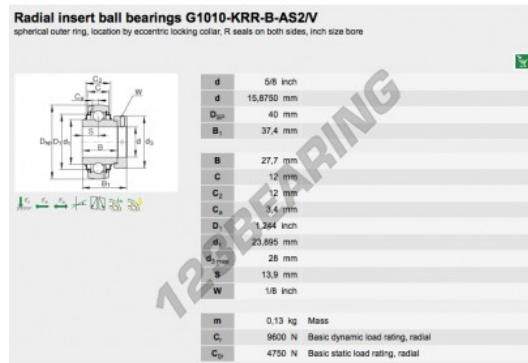

Housed bearing accessories G1010-KRR-B-AS2-V-INA - G1010-KRR-B-AS2-V-INA

<https://www.123bearing.com/bearing-housing/housed-bearing/accessories/g1010-krr-b-as2-v-ina>

PRODUCT FEATURES

Brand	INA
N° Ean13	3663952334370
Inside diameter	15.875 mm
Inside diameter	5/8" inch
Outside diameter	40 mm
Outside diameter	1.575" inch
Thickness	37.4 mm
Thickness	1.472" inch
Packaging	1