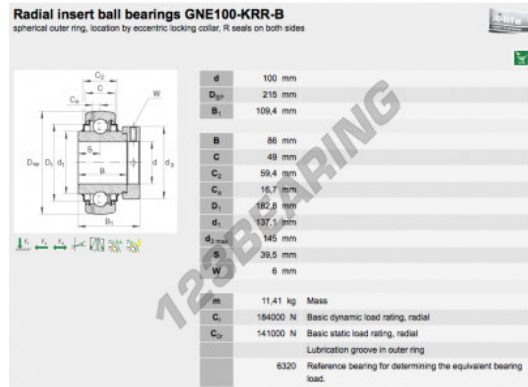

Housed bearing accessorie GNE100-KRR-B-INA - GNE100-KRR-B-INA

<https://www.123bearing.com/bearing-housing/housed-bearing/accessories/gne100-krr-b-ina>

PRODUCT FEATURES

Brand	INA
N° Ean13	3663952334325
Inside diameter	100 mm
Outside diameter	215 mm
Thickness	109.4 mm
Weight	11410 g
Packaging	1