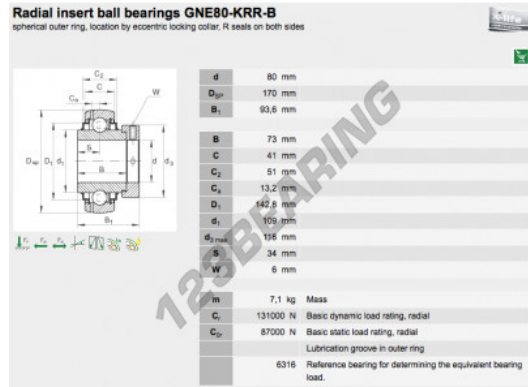

Housed bearing accessorie GNE80-KRR-B-INA - GNE80-KRR-B-INA

<https://www.123bearing.com/bearing-housing/housed-bearing/accessories/gne80-krr-b-ina>

PRODUCT FEATURES

Brand	INA
N° Ean13	3663952334301
Inside diameter	80 mm
Outside diameter	170 mm
Thickness	93.6 mm
Packaging	1