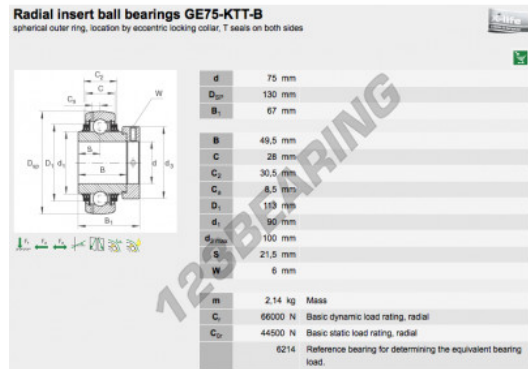

Housed bearing accessorie GE75-KTT-B-INA - GE75-KTT-B-INA

<https://www.123bearing.com/bearing-housing/housed-bearing/accessories/ge75-ktt-b-ina>

PRODUCT FEATURES

Brand	INA
N° Ean13	3663952334103
Inside diameter	75 mm
Outside diameter	130 mm
Thickness	67 mm
Packaging	1