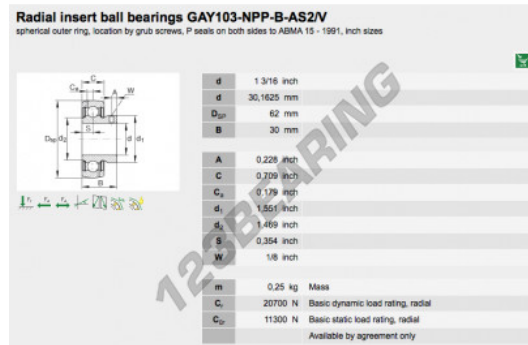

Housed bearing accessorie GAY103-NPP-B-AS2-V-INA - GAY103-NPP-B-AS2-V-INA

<https://www.123bearing.com/bearing-housing/housed-bearing/accessories/gay103-npp-b-as2-v-ina>

PRODUCT FEATURES

Brand	INA
N° Ean13	3663952333793
Inside diameter	30.1625 mm
Outside diameter	62 mm
Thickness	30 mm
Packaging	1