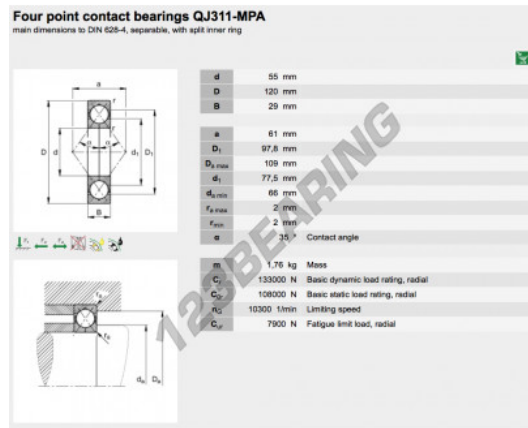

Deep groove ball bearing single row QJ311-MPA-FAG - QJ311-MPA-FAG

<https://www.123bearing.com/bearing-housing/deep-groove-bearing/single-row/qj311-mpa-fag>

PRODUCT FEATURES

Brand	FAG
N° Ean13	3663952333731
Inside diameter	55 mm
Inside diameter	2.165" inch
Outside diameter	120 mm
Outside diameter	4.724" inch
Thickness	29 mm
Thickness	1.142" inch
Packaging	1