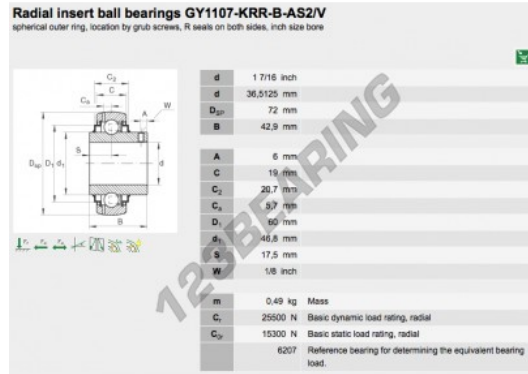

Housed bearing accessorie

GY1107-KRR-B-AS2-V-INA - GY1107-KRR-B-AS2-V-INA

<https://www.123bearing.com/bearing-housing/housed-bearing/accessories/gy1107-krr-b-as2-v-ina>

PRODUCT FEATURES

Brand	INA
N° Ean13	3663952333489
Inside diameter	36.5125 mm
Outside diameter	72 mm
Thickness	42.9 mm
Packaging	1