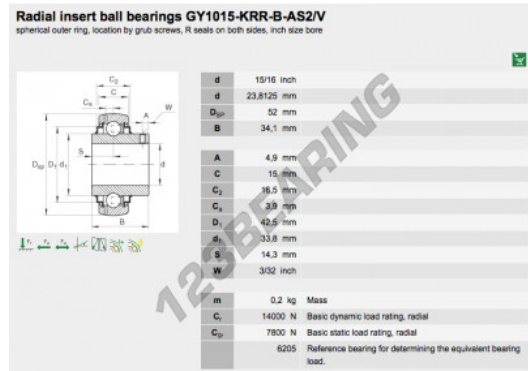

Housed bearing accessorie

GY1015-KRR-B-AS2-V-INA - GY1015-KRR-B-AS2-V-INA

<https://www.123bearing.com/bearing-housing/housed-bearing/accessories/gy1015-krr-b-as2-v-ina>

PRODUCT FEATURES

Brand	INA
N° Ean13	3663952333427
Inside diameter	23.8125 mm
Outside diameter	52 mm
Thickness	34.1 mm
Packaging	1