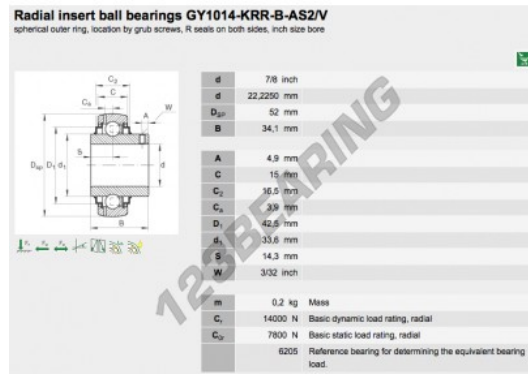

Housed bearing accessorie

GY1014-KRR-B-AS2-V-INA - GY1014-KRR-B-AS2-V-INA

<https://www.123bearing.com/bearing-housing/housed-bearing/accessories/gy1014-krr-b-as2-v-ina>

PRODUCT FEATURES

Brand	INA
N° Ean13	3663952333410
Inside diameter	22.225 mm
Outside diameter	52 mm
Thickness	34.1 mm
Packaging	-