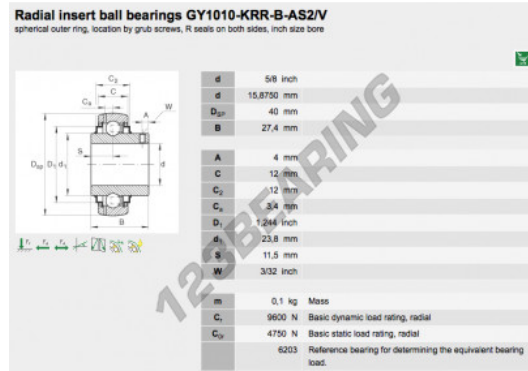

Housed bearing accessorie

GY1010-KRR-B-AS2-V-INA - GY1010-KRR-B-AS2-V-INA

<https://www.123bearing.com/bearing-housing/housed-bearing/accessories/gy1010-krr-b-as2-v-ina>

PRODUCT FEATURES

Brand	INA
N° Ean13	3663952333397
Inside diameter	15.875 mm
Outside diameter	40 mm
Thickness	27.4 mm
Packaging	1