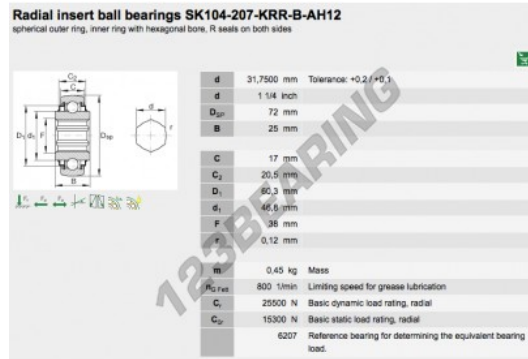

Housed bearing accessorie

SK104-207-KRR-B-AH12-INA - SK104-207-KRR-B-AH12-INA

<https://www.123bearing.com/bearing-housing/housed-bearing/accessories/sk104-207-krr-b-ah12-ina>

PRODUCT FEATURES

Brand	INA
N° Ean13	3663952333137
Inside diameter	31.75 mm
Outside diameter	72 mm
Thickness	25 mm
Weight	352 g
Packaging	1