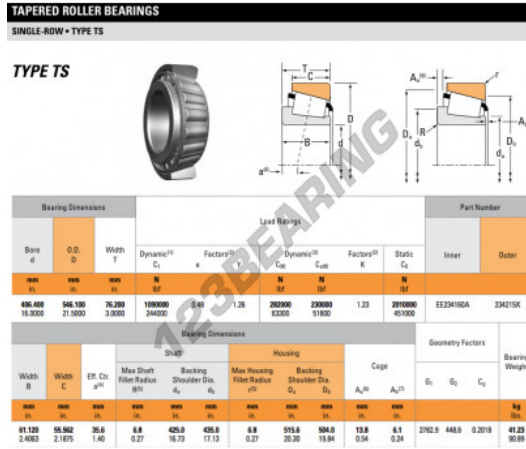

Tapered roller bearing EE234160A-234215X-TIMKEN - EE234160A-234215X-TIMKEN

<https://www.123bearing.com/bearing-housing/roller-bearing/tapered/ee234160a-234215x-timken>

PRODUCT FEATURES

Brand	TIMKEN
N° Ean13	3663952330228
Inside diameter	406.4 mm
Outside diameter	546.1 mm
Thickness	76.2 mm
Packaging	1