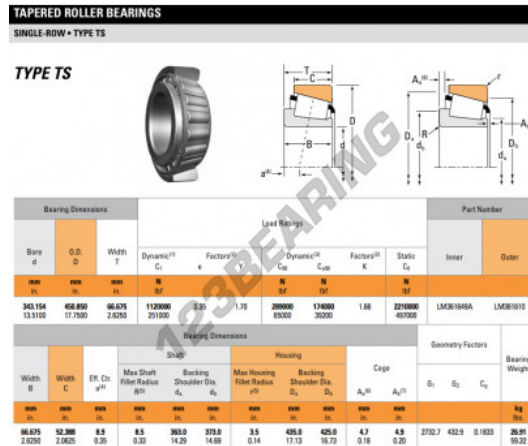

Tapered roller bearing LM361649A-LM361610-TIMKEN - LM361649A-LM361610-TIMKEN

<https://www.123bearing.com/bearing-housing/roller-bearing/tapered/lm361649a-lm361610-timken>

PRODUCT FEATURES

Brand	TIMKEN
N° Ean13	3663952329703
Inside diameter	343.154 mm
Inside diameter	13.51" inch
Outside diameter	450.85 mm
Outside diameter	17 3/4" inch
Thickness	66.675 mm
Thickness	2 5/8" inch
Packaging	1