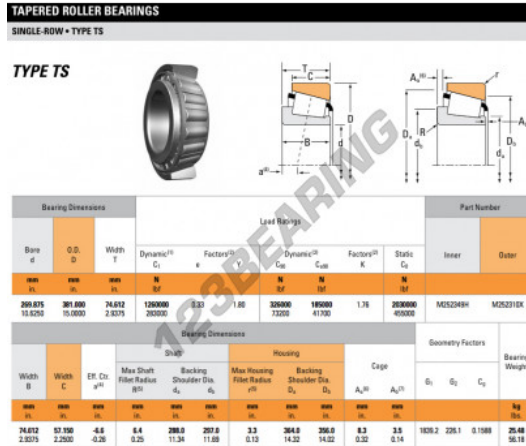

Tapered roller bearing M252349H-M252310X-TIMKEN - M252349H-M252310X-TIMKEN

<https://www.123bearing.com/bearing-housing/roller-bearing/tapered/m252349h-m252310x-timken>

PRODUCT FEATURES

Brand	TIMKEN
N° Ean13	3663952328836
Inside diameter	269.875 mm
Outside diameter	381 mm
Thickness	74.612 mm
Packaging	1