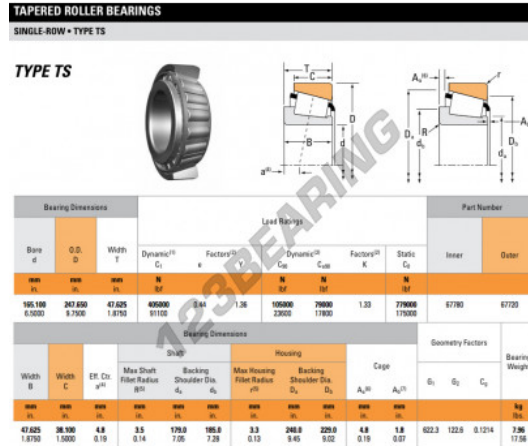

Tapered roller bearing 67780-67720-TIMKEN - 67780-67720-TIMKEN

<https://www.123bearing.com/bearing-housing/roller-bearing/tapered/67780-67720-timken>

PRODUCT FEATURES

Brand	TIMKEN
N° Ean13	3616060456823
Inside diameter	165.1 mm
Inside diameter	6 1/2" inch
Outside diameter	247.65 mm
Outside diameter	9 3/4" inch
Thickness	47.625 mm
Thickness	1 7/8" inch
Weight	8047 g
Packaging	1
Standard	No standard