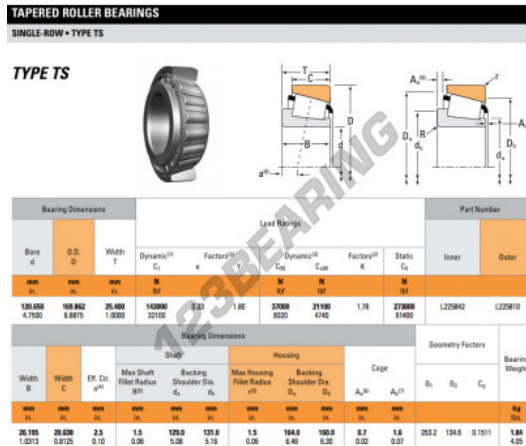

Tapered roller bearing L225842-L225810-TIMKEN - L225842-L225810-TIMKEN

<https://www.123bearing.com/bearing-housing/roller-bearing/tapered/l225842-l225810-timken>

PRODUCT FEATURES

Brand	TIMKEN
N° Ean13	3663952324890
Inside diameter	120.65 mm
Outside diameter	169.862 mm
Thickness	25.4 mm
Packaging	1