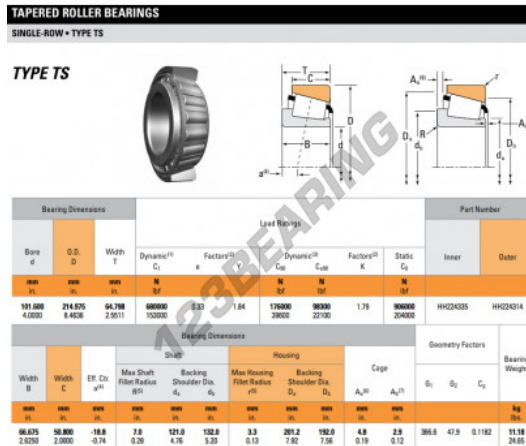

Tapered roller bearing HH224335-HH224314-TIMKEN - HH224335-HH224314-TIMKEN

<https://www.123bearing.com/bearing-housing/roller-bearing/tapered/hh224335-hh224314-timken>

PRODUCT FEATURES

Brand	TIMKEN
N° Ean13	3663952324296
Inside diameter	101.6 mm
Inside diameter	4" inch
Outside diameter	214.975 mm
Outside diameter	8.464" inch
Thickness	64.798 mm
Thickness	2.551" inch
Packaging	1